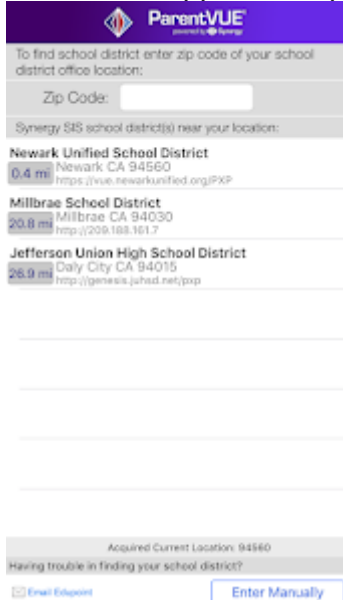

Installing Mobile App

Install the app "ParentVUE" via the app store (available on Android and iOS).

Welcome to ParentVUE

This app must connect to your school district's server. To find your school district swipe left.

Launch the app and swipe left

Choose "Newark Unified School District" from the list.

From here you will be able to login with the username and password you setup when you signed up!